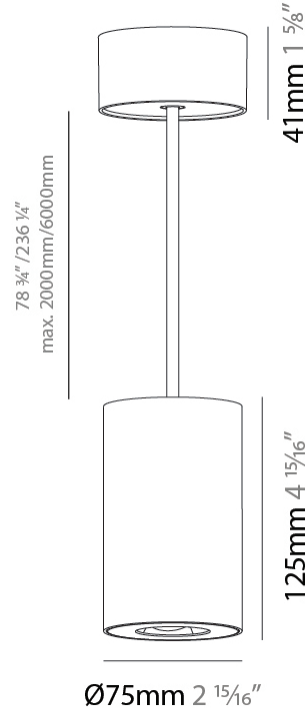

GENERAL

Series: Oiko Pro Round
Brand: Prolicht
Division: Architectural
Mounting Type: Suspension
Mounting Location: Ceiling
Subcategory: Pendant

PHYSICAL

Shape: Cylinder
Diameter (mm): 75
Diameter (in): 2 ¹⁵/₁₆
Height (mm): 125
Height (in): 4 ¹⁵/₁₆
Light Distribution: Direct
Weight (kg): 0.769
Fixture Finish: SSR / BKV / CWI / CRY / HAB / UFT / ITA / RUA / FTG / MYG / LOD / PUS / FRO / FUP / KIA / POP / BLS / SPG / MEY / GOH / GUM / CHC / COM / ABZ / JAG / OBR / MOS / ROR
Fixture Material: Metal
Cable Details: 2,000mm / 6,000mm Cable - Options : Transparent, Black, White, Red, Orange

ELECTRICAL

Lamp Type: LED (Zhaga Standard)
Input Wattage (W): 12.9
Dimming: Tri-Mode (Non-Dimming and Phase Dimming (120Vac only) and 0-10V Dimming)
Driver Included: No
Driver Location: Remote
Driver Type: Constant Current - Universal
Driver Class: Class 2
Input Voltage (V): 120 - 277
Constant Current (MA): 350

LED

Color Temperature (°K): 2700 / 3000 / 3500 / 4000
Max. Delivered Lumen (lm): 1377 / 1372 / 1438 / 1451
Nominal Lumen (lm): 1473 / 1468 / 1538 / 1552
CRI: >90 CRI
Lamp Life (hrs): 50000

OPTICAL

Reflector°: 60
Adjustability: Fixed

RATINGS AND CERTIFICATIONS

Certified By: Certified for North American Standards
IP rating: IP20