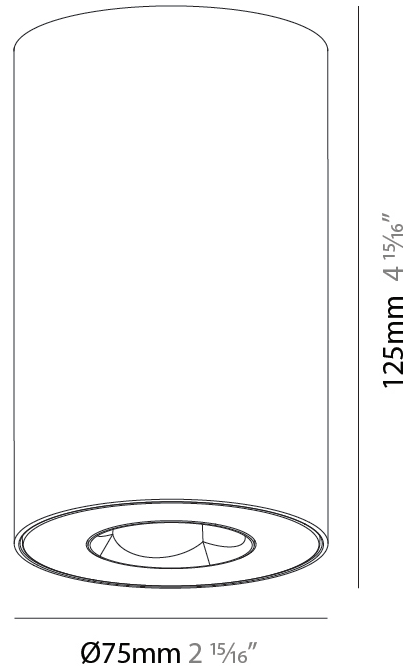

GENERAL

Series: Oiko Pro Round
Brand: Prolicht
Division: Architectural
Mounting Type: Surface
Mounting Location: Ceiling
Subcategory: Downlight

PHYSICAL

Shape: Cylinder
Diameter (mm): 75
Diameter (in): 2 15/16
Height (mm): 125
Height (in): 4 15/16
Light Distribution: Direct
Weight (kg): 0.452
Fixture Finish: SSR / BKV / CWI / CRY / HAB / UFT / ITA / RUA / FTG / MYG / LOD / PUS / FRO / FUP / KIA / POP / BLS / SPG / MEY / GOH / GUM / CHC / COM / ABZ / JAG / OBR / MOS / ROR
Fixture Material: Metal

ELECTRICAL

Lamp Type: LED (Zhaga Standard)
Input Wattage (W): 13
Total Output Wattage (W): 11.8
Dimming: Non-Dimming / Phase Dimming (120vac Only)
Driver Included: Yes
Driver Location: Integrated
Driver Type: Constant Current - Universal
Driver Class: Class 2
Input Voltage (V): 120 - 277
Upon Request: Remote: 0-10Vdc dimming / Phase dimming 120Vac / Non-dimming 120/277Vac (No Cover Plate)

LED

Color Temperature (°K): 2700 / 3000 / 3500 / 4000
Max. Delivered Lumen (lm): 1377 / 1372 / 1438 / 1451
Nominal Lumen (lm): 1473 / 1468 / 1538 / 1552
CRI: >90 CRI
Lamp Life (hrs): 50000

OPTICAL

Reflector°: 60
Adjustability: Fixed

RATINGS AND CERTIFICATIONS

Certified By: Certified for North American Standards
IP rating: IP20